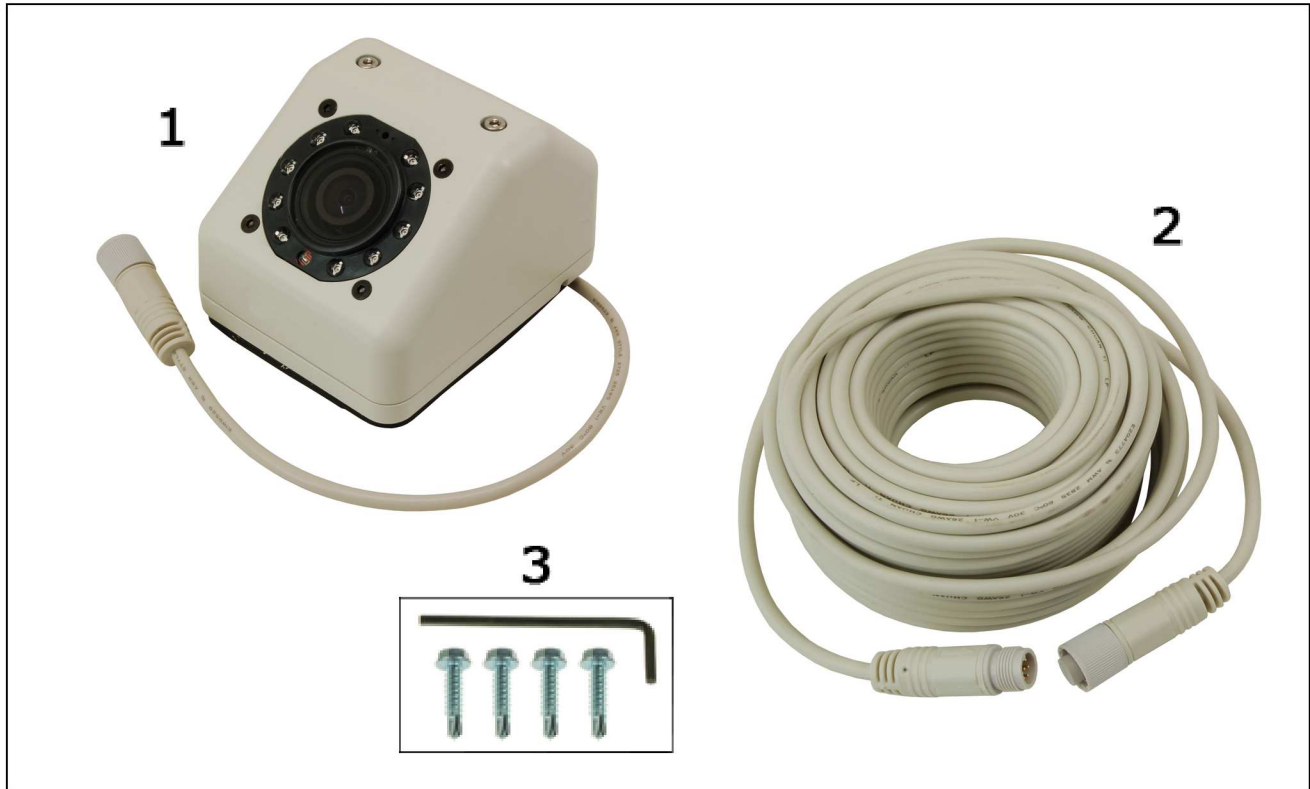

RV2500
Bus Camera

Pos.1	Part name	Code	Qty
1	Camera		1
2	Extension cable 4000mm	C8004	1
3	Mounting kit		1