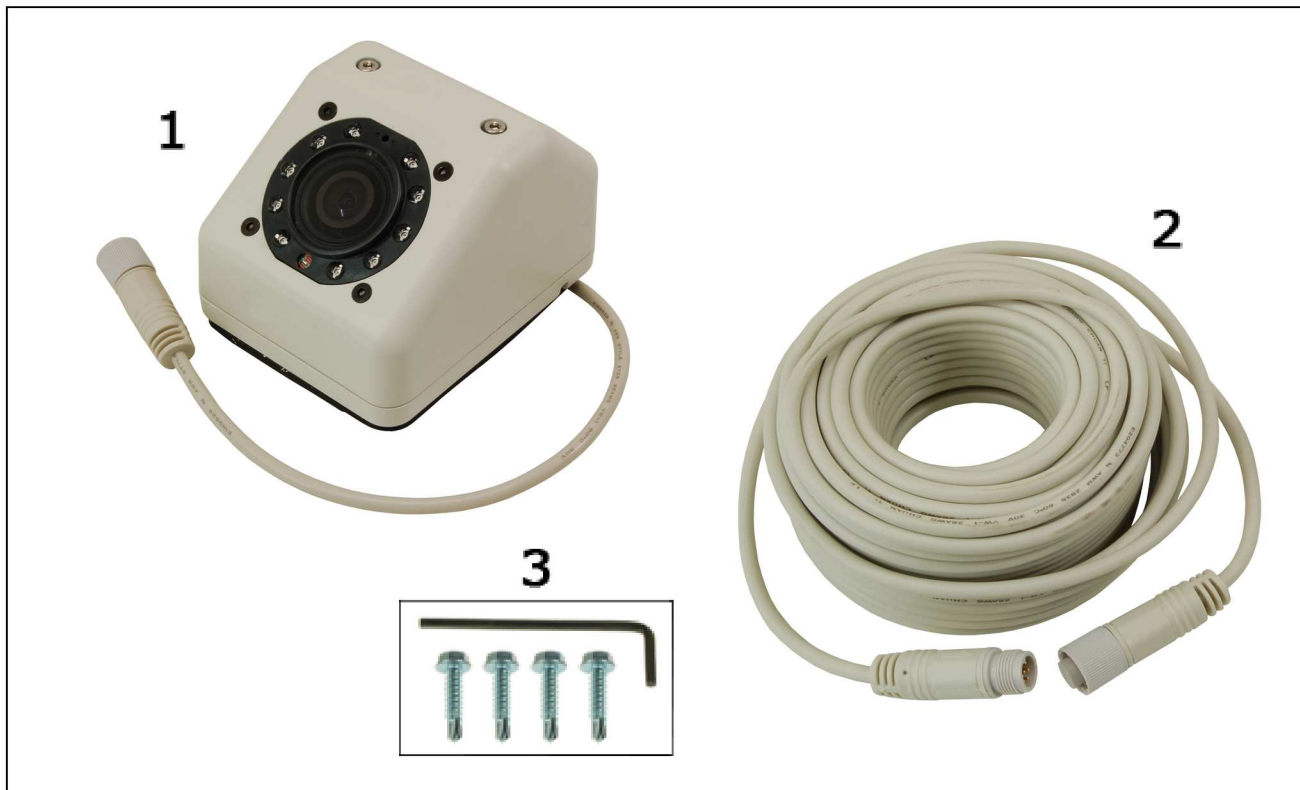

## RV025000

Bus Camera

Pos.1	Part name	Code	Qty
1	Camera		1
2	Extension cable 4000mm	C8004	1
3	Mounting kit		1