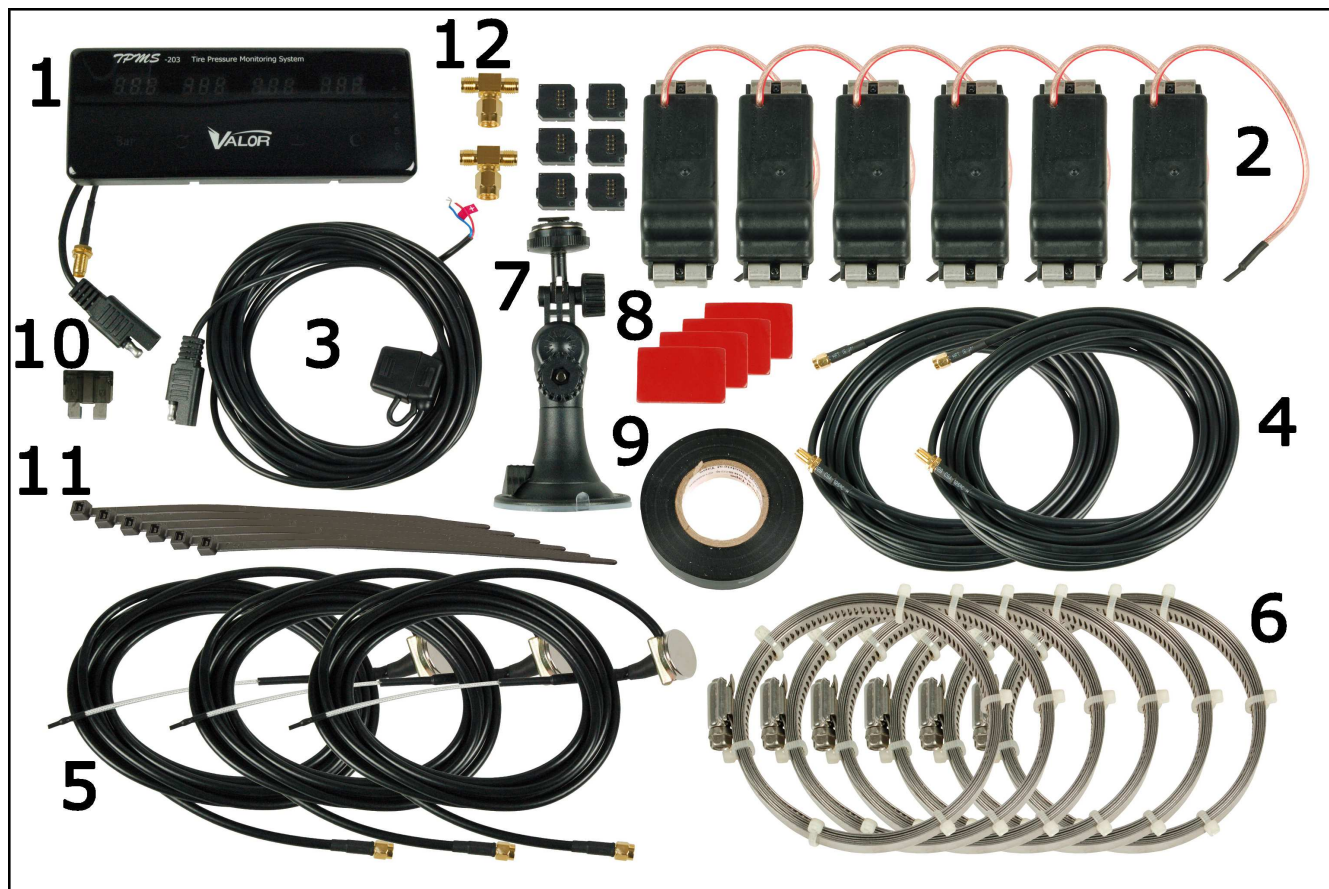

TPMS-203-6-24V
Tire Pressure Monitoring System

Poz.1	Názov	Kód	ks
1	Integratedd Display		1
2	Transmitter + ID module		6
3	Power Cord		1
4	Antenna 6m		2
5	Antenna 3m		3
6	Stainless Steel Strap		6
7	Cupule Pedestal		1
8	Double-sided Sticky Tape		4
9	Insulating Tape		1
10	Fuse of Power Cord		1
11	Strip		100
12	Three-way Connector		2