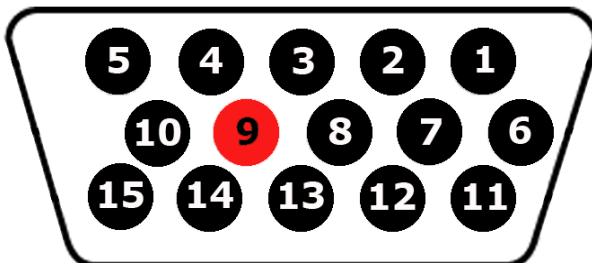

ADDITION MANUAL

- 1. RED: POWER ON/OFF
- 2. DISPLAY: MENU ON/OFF
- 3. AV: AV MODE SWITCH
- 4. AUTO: AUTOSCAN (VGA MODE)
- 5. DIM: ADJUST BRIGHTNESS
- 6. UP/DOWN: MENU SELECT
- 7. MINUS: MENU VALUE ADJUST MINUS
- 8. PLUS: MENU VALUE ADJUST PLUS
- 9. „L“ CLOSE MONITOR
- 10. „H“ OPEN MONITOR

This product has VGA / POWER RELAY / LIMIT ANGLE / TRIGER MODE SELECTION

1) VGA

This model 9 POWER LINE of VGA cable do utilization. Desire that user tries confirmation whether necessarily 9 POWER line is linked at cable connection.