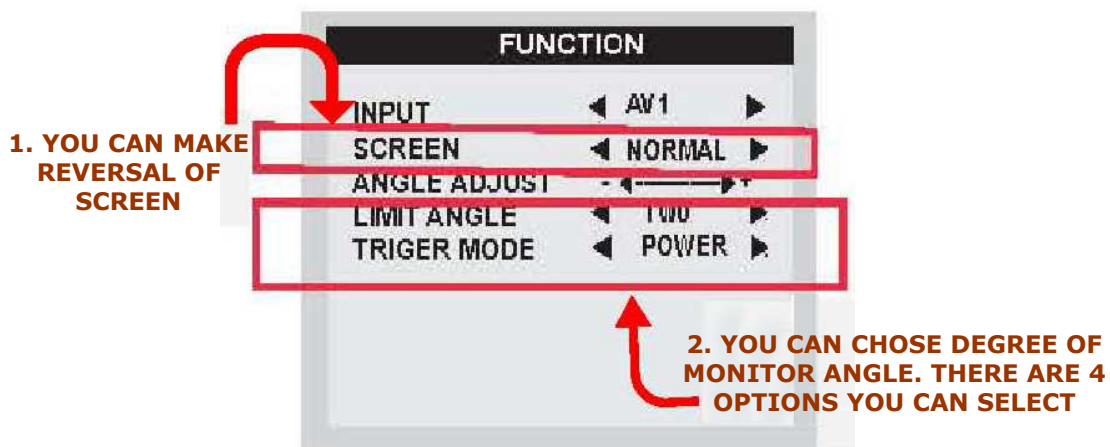

*If become ACC POWER OFF, product POWER OFF and B+ supply is discontinued after about 25 seconds

3) LIMIT ANGLE / TRIGGER MODE SELECTION

*SCREEN: Use to select FLIP MODE
(NORMAL: non flip screen V-FLIP: vertical flip screen)

*LIMIT ANGLE: Use to select (ONE/TWO/THREE/FOUR) Monitor angle.
(ONE: 120° / TWO: 100° / THREE: 90° / FOUR: 80°)

*TRIGGER MODE: Use to select TRIGGER MODE
VIDEO: VIDEO SYNC.
POWER: ACC TRIGGER

Date: 20/04/2011