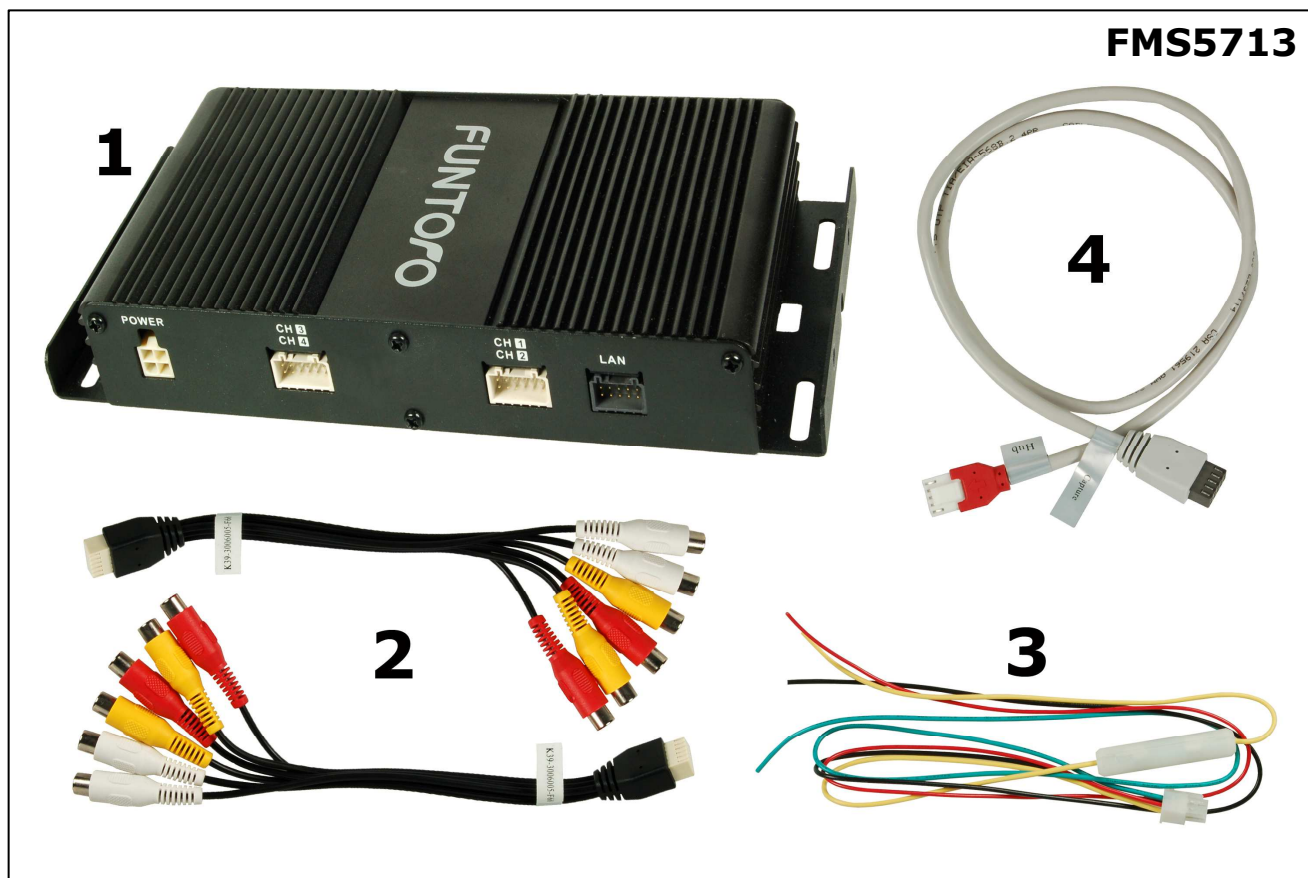

FMS5713

Capture box analog-digital 4-channels

Poz.1	Názov	Kód	ks
1	Capture box analog-digital 4-channels		1
2	AV inputs cabling (2x AV-6x Cinch) for Capture Box	FMS-CA14-00200	2
3	Power cabling FMS5711/13/17	FMS-CA20-00600	1
4	Connection cabling for MOD and MODBRO systems, for Capture box	FMS-CA05-00800	1