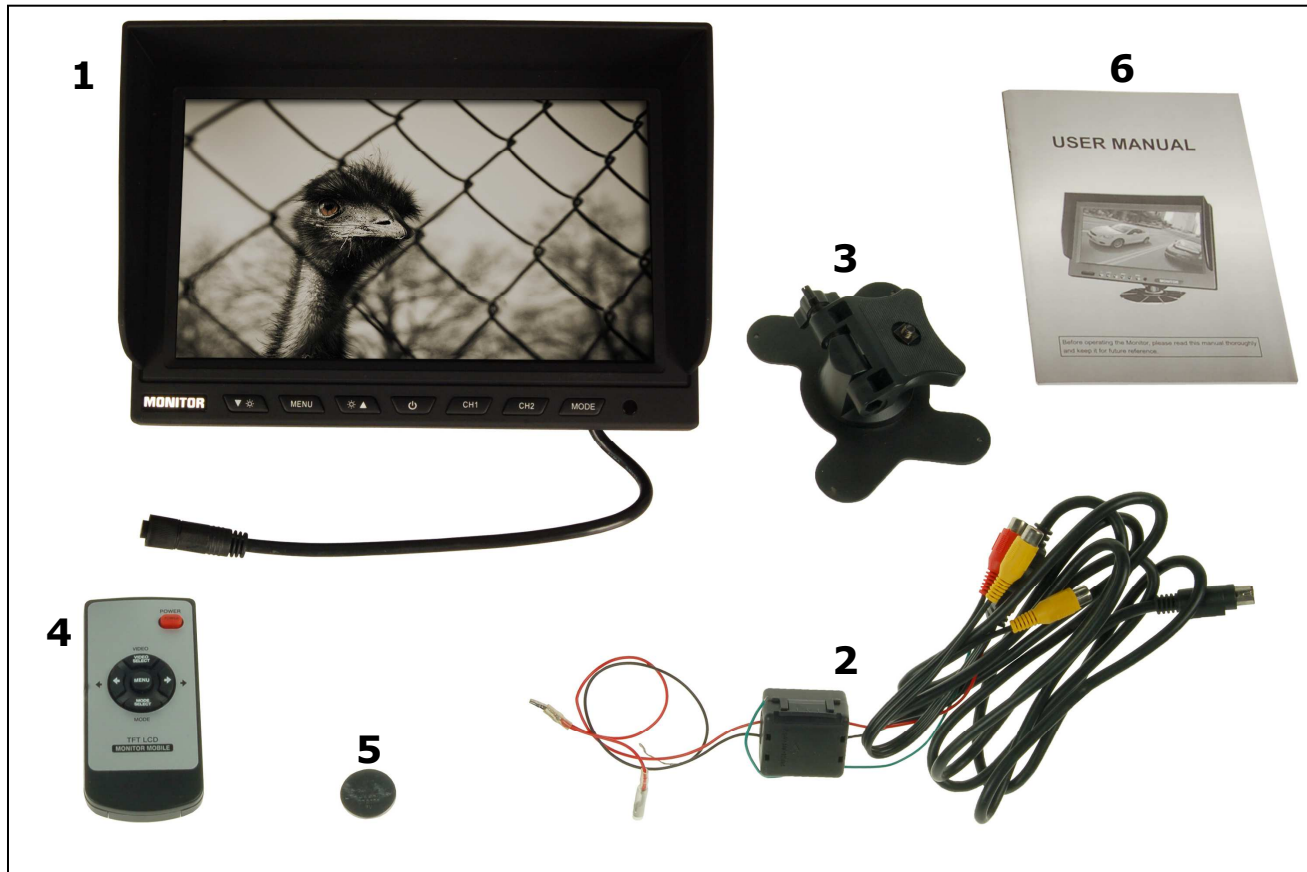

MM9200

9.2" TFT LCD monitor with holder

Pos.1	Part name	Code	Qty
1	9.2" monitor		1
2	AV cable 2200mm		1
3	Monitor holder		1
4	Remote controller		1
5	Battery CR2025		1
6	User manual		1