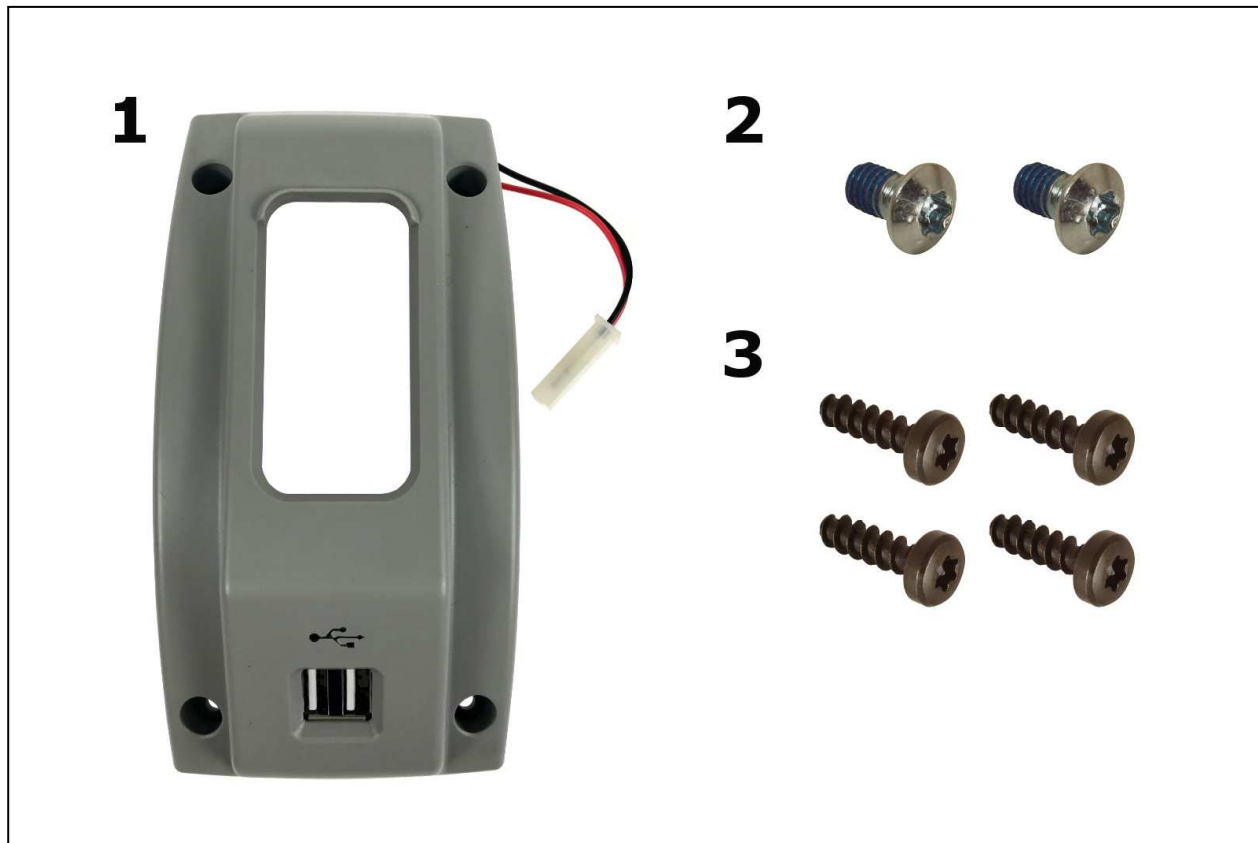

## FMS037-MCA03VO

SET OF CONTROLS FOR MCA CHANNEL SYSTEM WITH SMART CHIP USB FOR SEAT MAGNA (VOGEL) PINO

Pos.1	Pos.2	Name	Code	Qty.
1		Bracket of channel control MCA Pino	068823-M	1
2		Screw M3x5mm with half-rounded head Torx - with glue	103BN6404M3x5-M	2
3		Self-tapping screw 3,5x12mm with half rounded head Torx - black	103BN842293,5x12C	4

Packaging dimensions: 80 mm x 40 mm x 150 mm

Weight: 0,10 kg